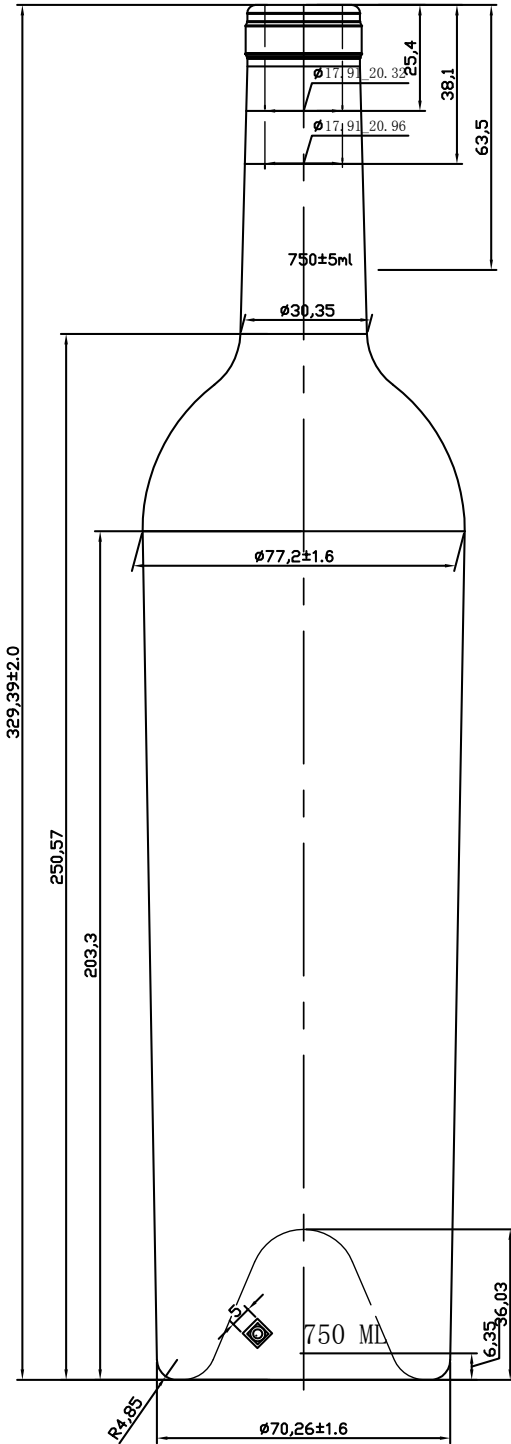

# Pasquale

Bordeaux / Deep Punt / Cork

IN STOCK

**Size: 750ml**

**Weight: 630g**

**Height: 329mm**

**Max Width: 77mm**

**Label Height: 165mm**

**Finish: Cork**

**Type: W50**